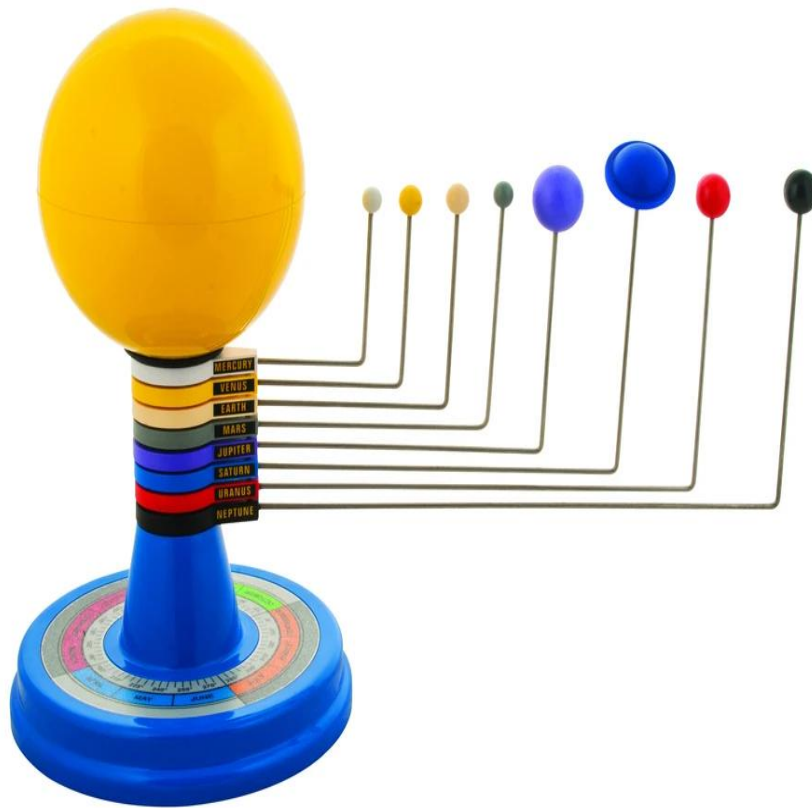

Product Name :
Solar System Model

Product Code :
NLAB-EDUSCHOOLEQ46010

Description :

Solar System Model

Technical Specification :

This tellurium model is designed to show the orbits of the earth and moon while earth rotates on its axis.

It is also used to demonstrate seasons and changing length of day by tilting the axis of the earth.

Small earth and moon set-up shows eclipse and phases of the moon in detail.

Naugralabequipments

Website: www.naugralabequipments.com, **Email:** sales@naugralabequipments.com