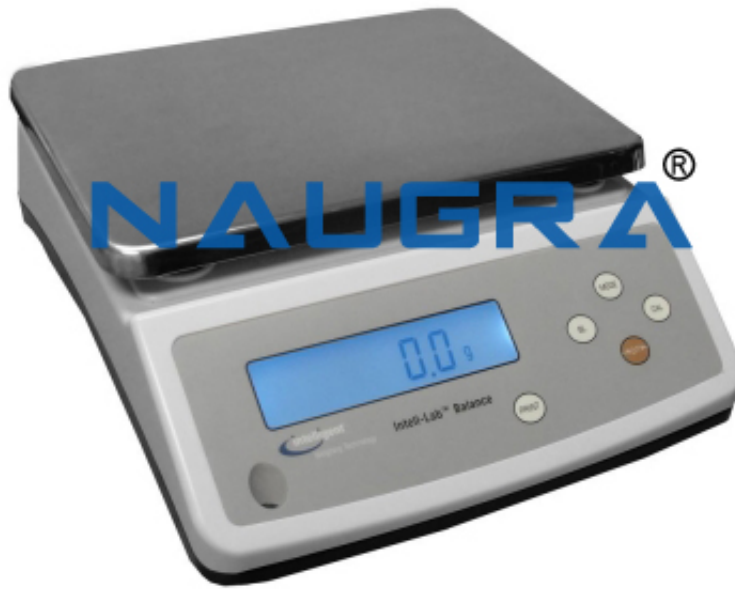

Product Name :
Precision Balance, Type Pa 4102 C

Product Code :
NLAB-EDUCATIONTVET12010

Description :

Precision Balance, Type Pa 4102 C

Technical Specification :

Application: weighing (18 + 1 units), counting, percentage weighing

LCD display screen

Communication interface: RS-232

Spirit level, leveling feet

Weighing hook under scale

Stainless steel weighing pan: Ø 180 mm

Internal calibration

Weight: 4.100 g

Resolution: 0.01 g