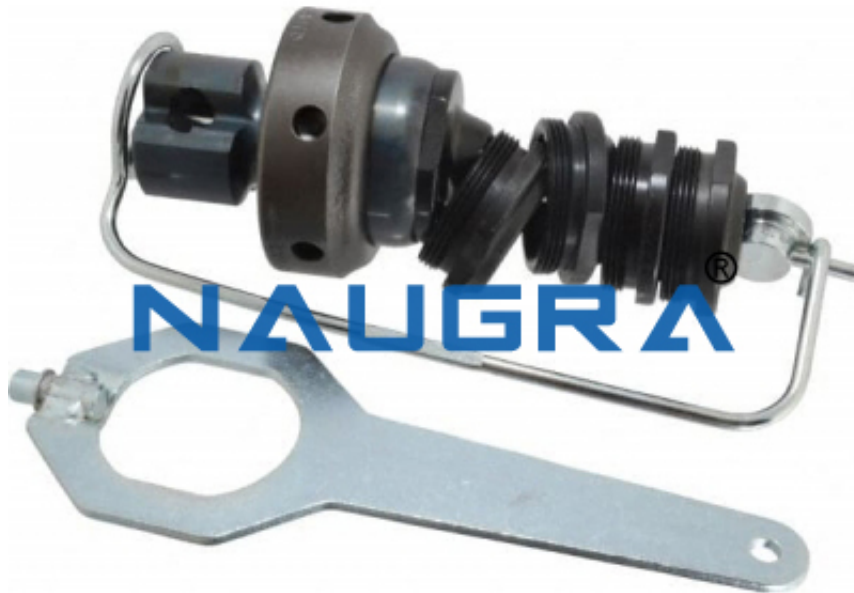

Product Name :
Nipple Chuck

Product Code :
NLAB-VOCATIONALTVET16013

Description :

Nipple Chuck

Technical Specification :

Holds short or close nipples for threading.

For use with 300 Power Drive, 300 Compact, 535 and 1822 (with adapter kit) and 1224 Threading Machines