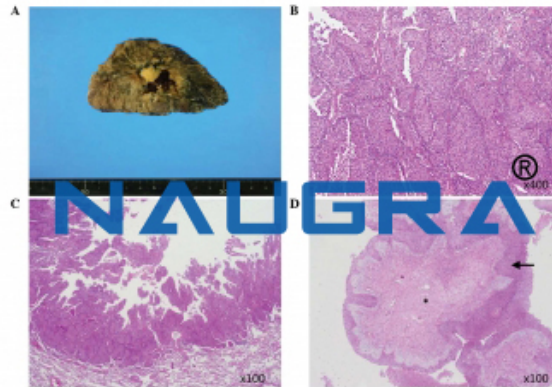

Product Name :
Biology Lab Lung Abscess Complicated by Fungus Ball Model

Product Code :
NLAB-EDUSCHOOLEQ14025

Description :

Biology Lab Lung Abscess Complicated by Fungus Ball Model

Naugralabequipments

Website: www.naugralabequipments.com, **Email:** sales@naugralabequipments.com