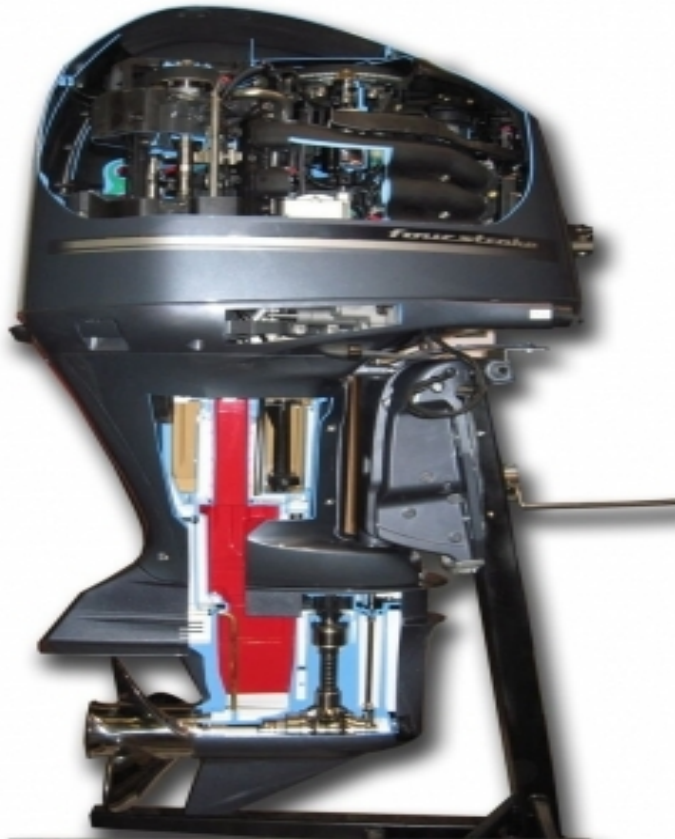

Product Name :
4-stroke Marine Outboard Engine Cutaway

Product Code :
NLAB-AUTOMOTIVETVET16003

Description :

4-stroke Marine Outboard Engine Cutaway

Technical Specification :

This cutaway model is carefully sectioned for training purposes, professionally painted with different colours to better differentiate the various parts, cross-sections, lubricating circuits, fuel system, cooling system etc. Many parts have been chromium-plated and galvanized for a longer life.

Main Technical Specifications:

- 1 cylinder
- 4-stroke engine
- Water cooling system with centrifugal pump
- Mechanical type converter

Automotive Technologies, Cutaways Models, Marine Engines Cutaways Equipments for Automotive Training Lab