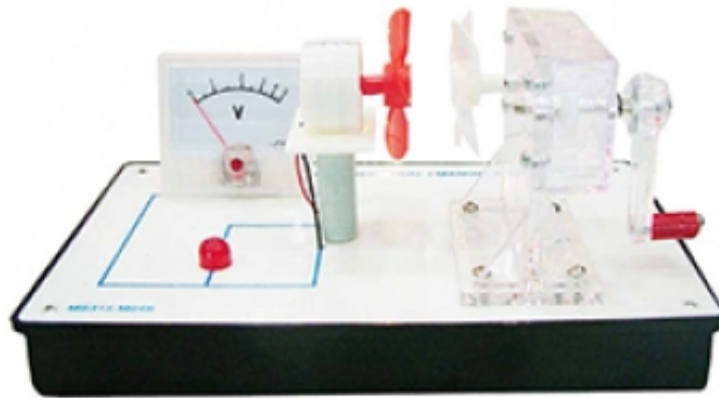

Product Name :
3 Types of Energy Transformation Experiment Set

Product Code :
NLAB-SCHOOLABS24020

Description :

3 Types of Energy Transformation Experiment Set

Technical Specification :

Shows the change of mechanical energy (rotating gears) into electrical energy causing the fan to spin. The wind forces the turbine blades to work, generating electrical energy, causing the lamps to light and the meter to deflect.